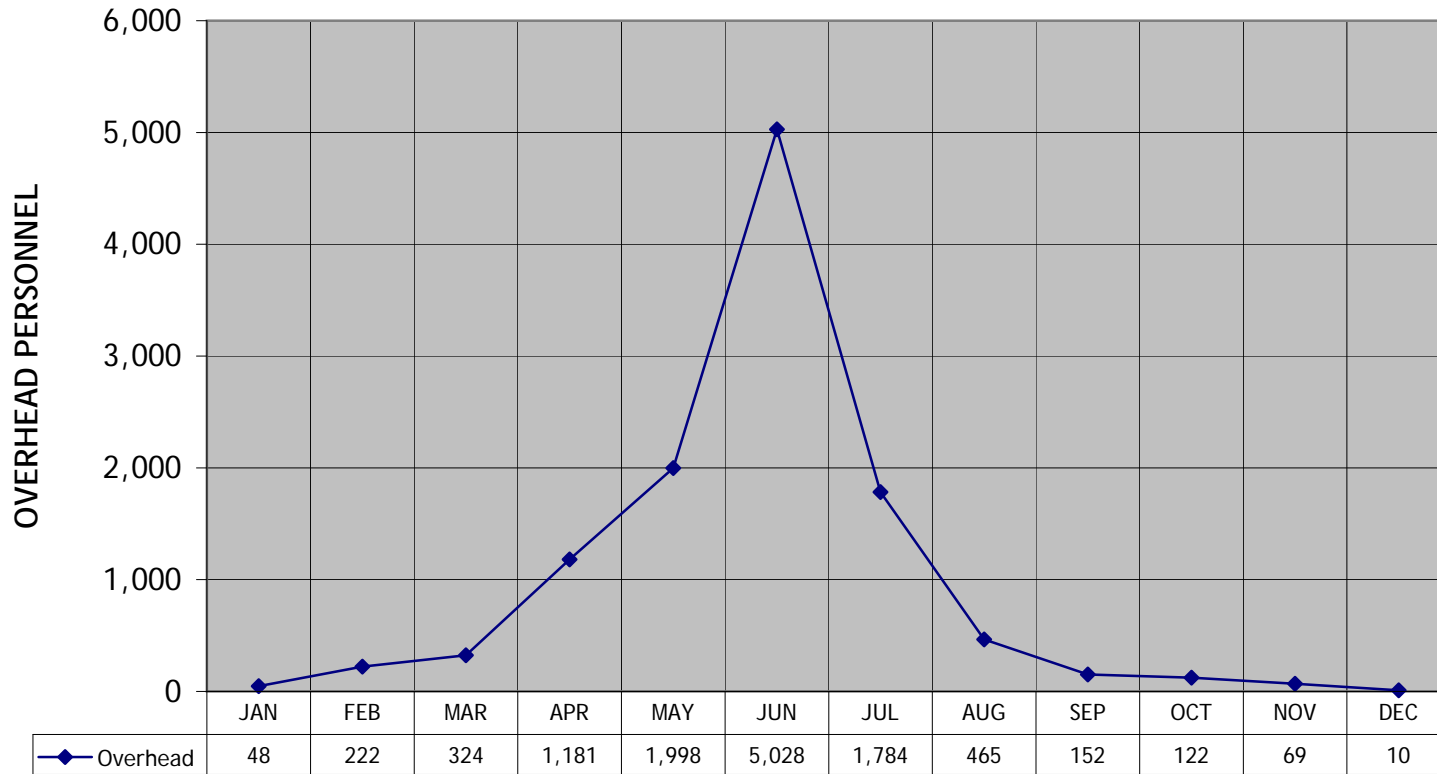

## SOUTHWEST AREA

Average Number of Overhead Personnel Assigned to  
Wildland Fires >100 Acres

MONTHS (1994-2008)